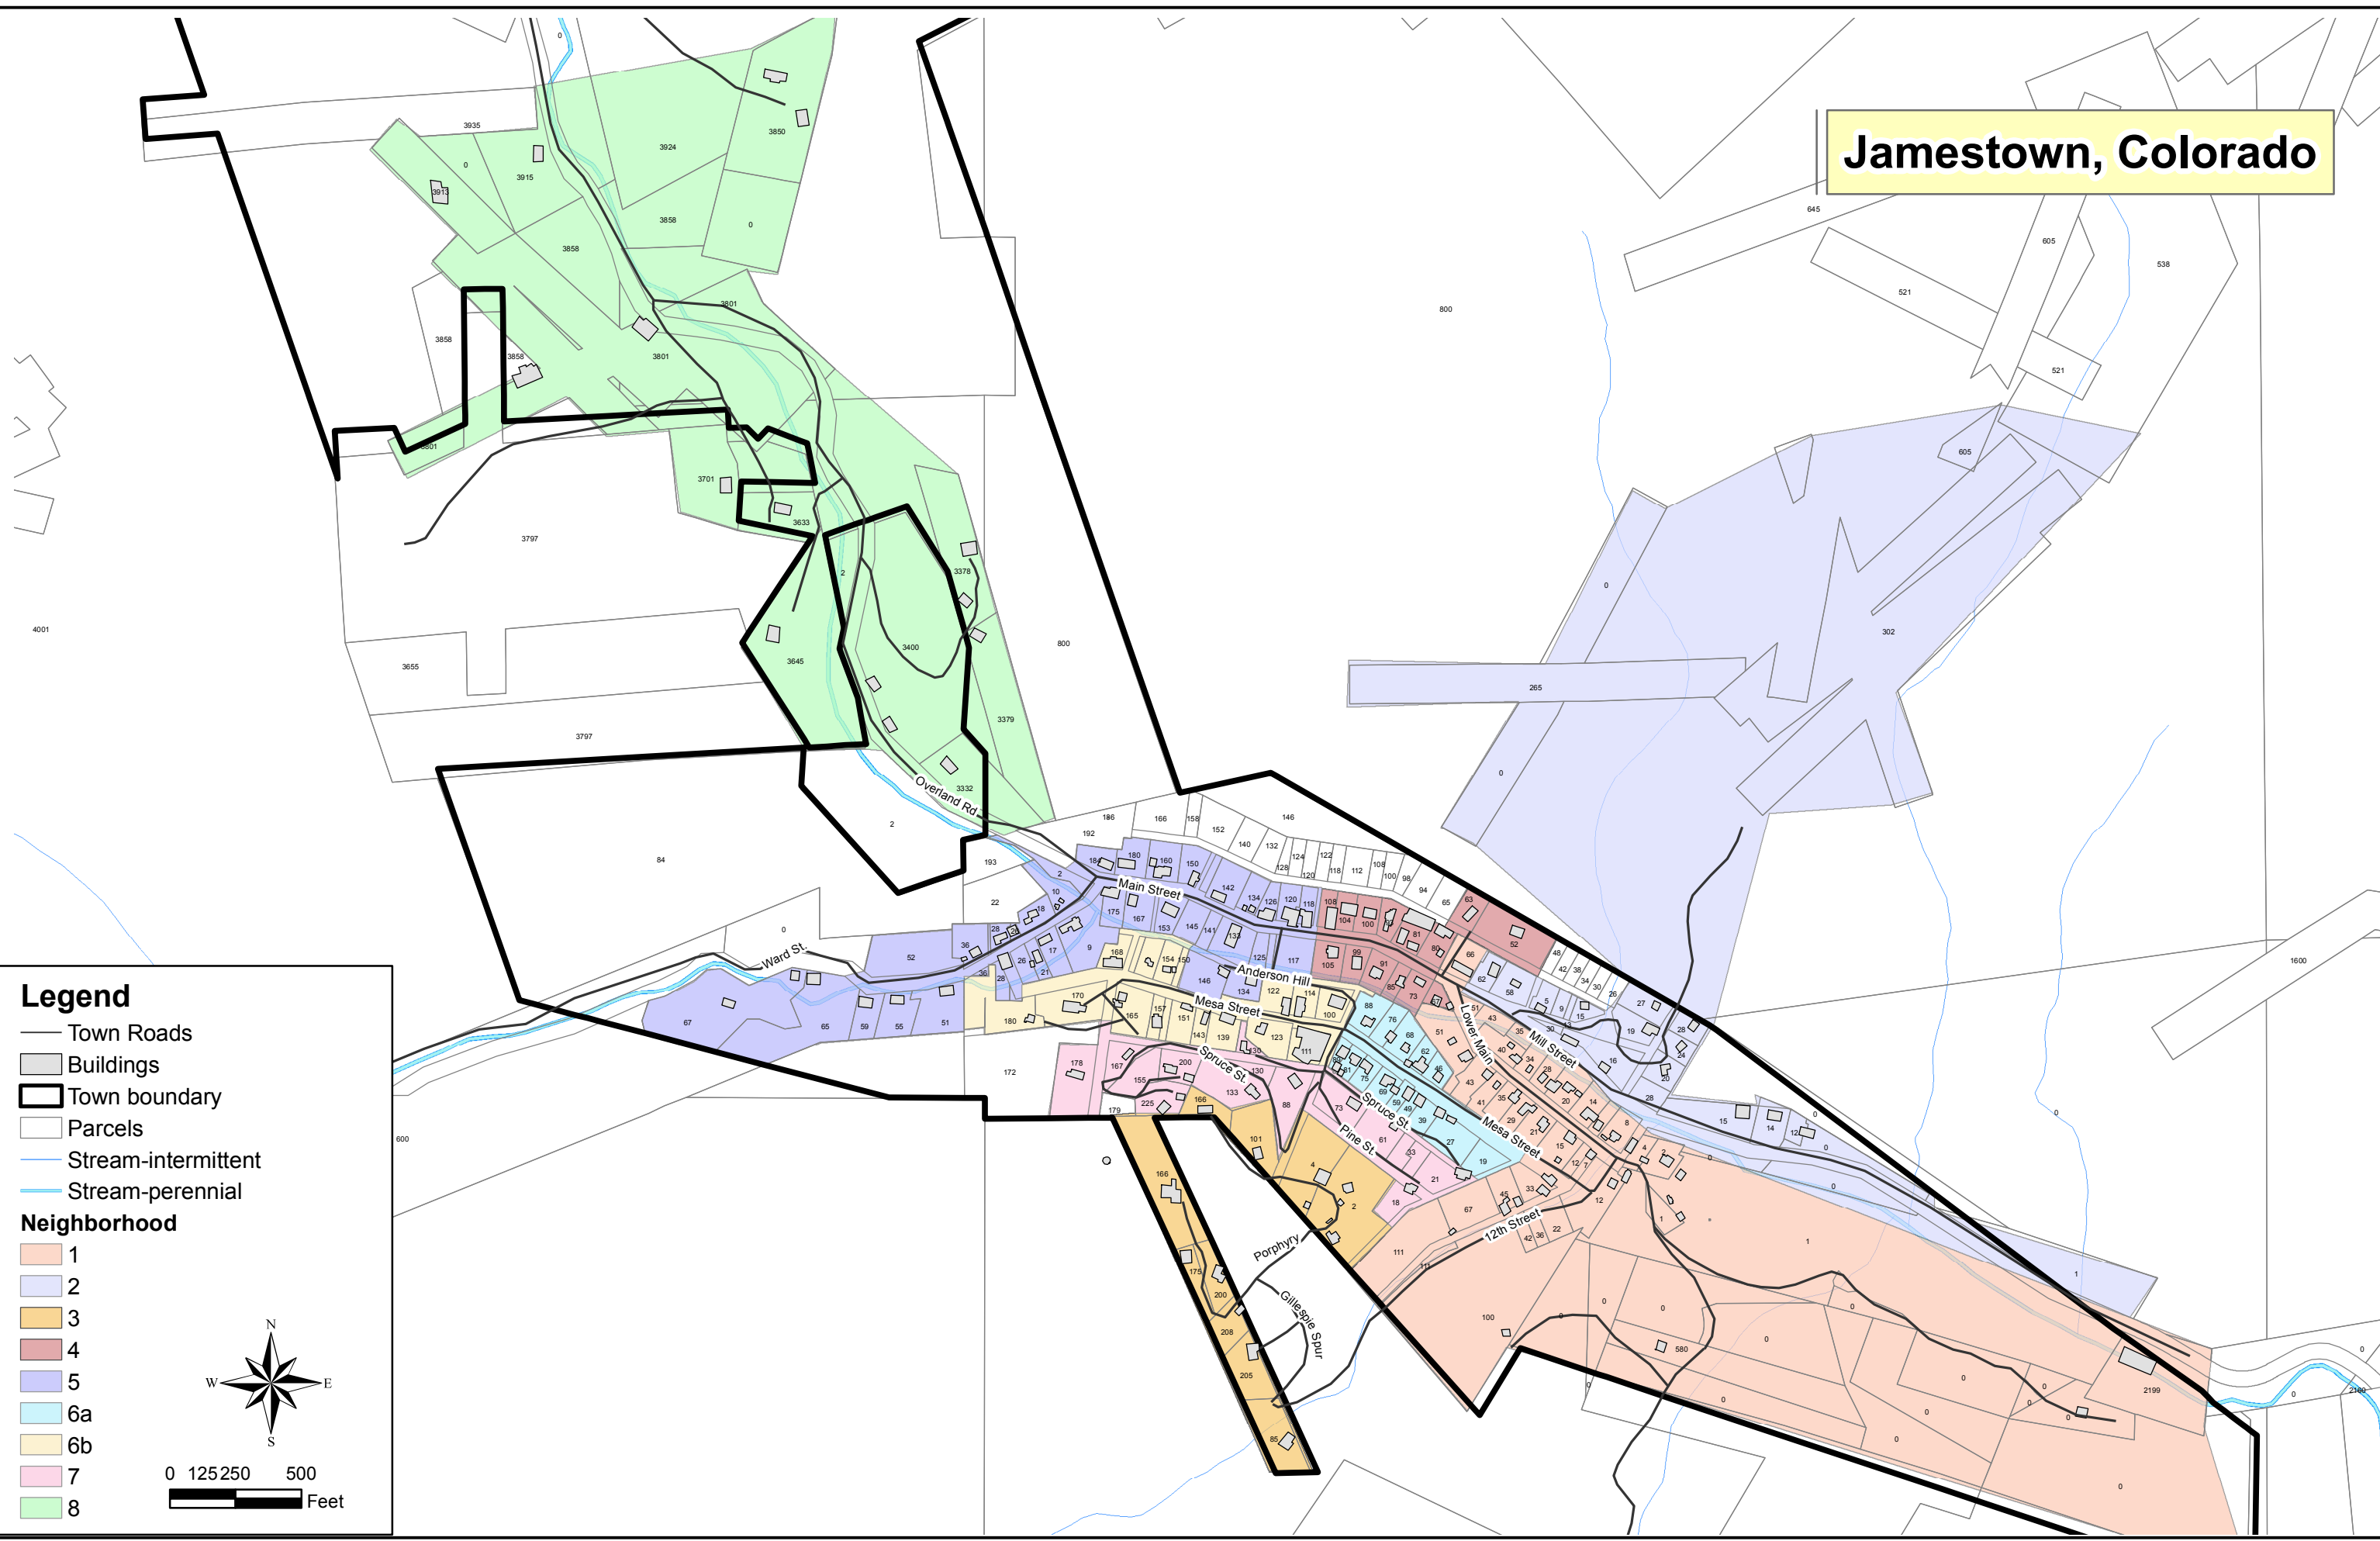

Jamestown, Colorado

Legend

- Town Roads
- Buildings
- Town boundary
- Parcels
- Stream-intermittent
- Stream-perennial

Neighborhood

- 1
- 2
- 3
- 4
- 5
- 6a
- 6b
- 7
- 8

0 125 250 500 Feet