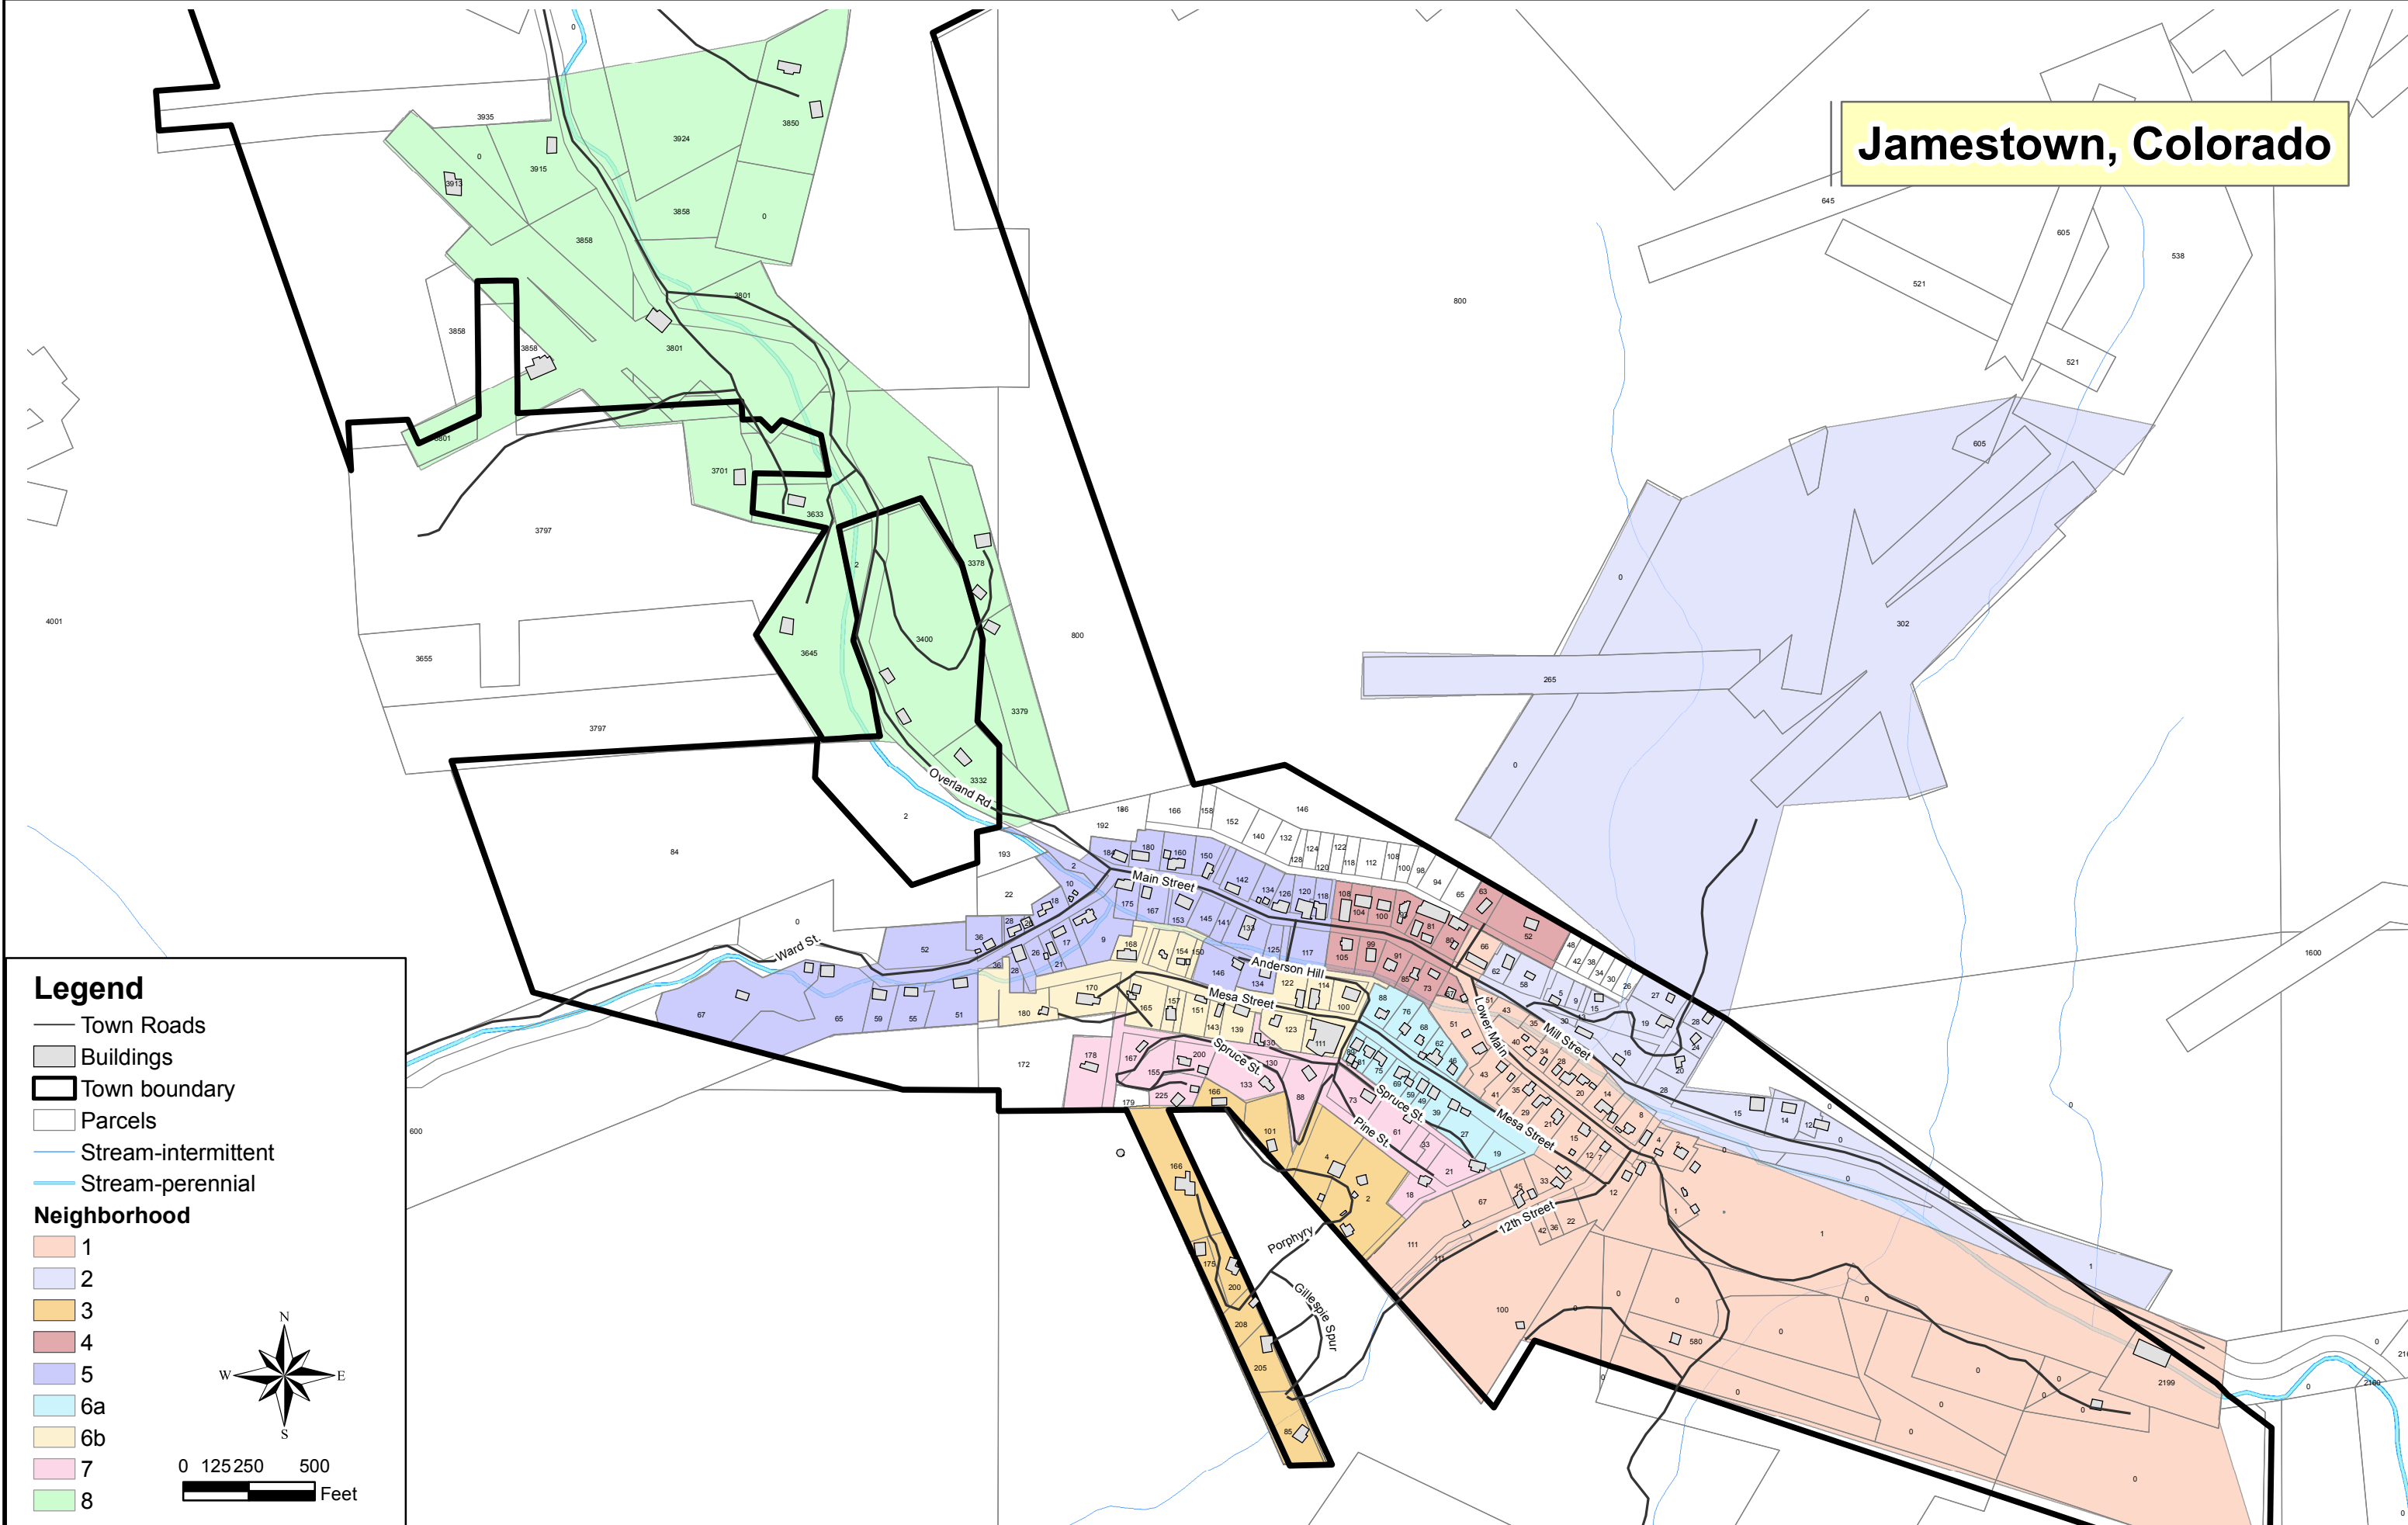

# Jamestown, Colorado

**Legend**

- Town Roads
- Buildings
- Town boundary
- Parcels
- Stream-intermittent
- Stream-perennial

**Neighborhood**

- 1
- 2
- 3
- 4
- 5
- 6a
- 6b
- 7
- 8

0 125 250 500 Feet